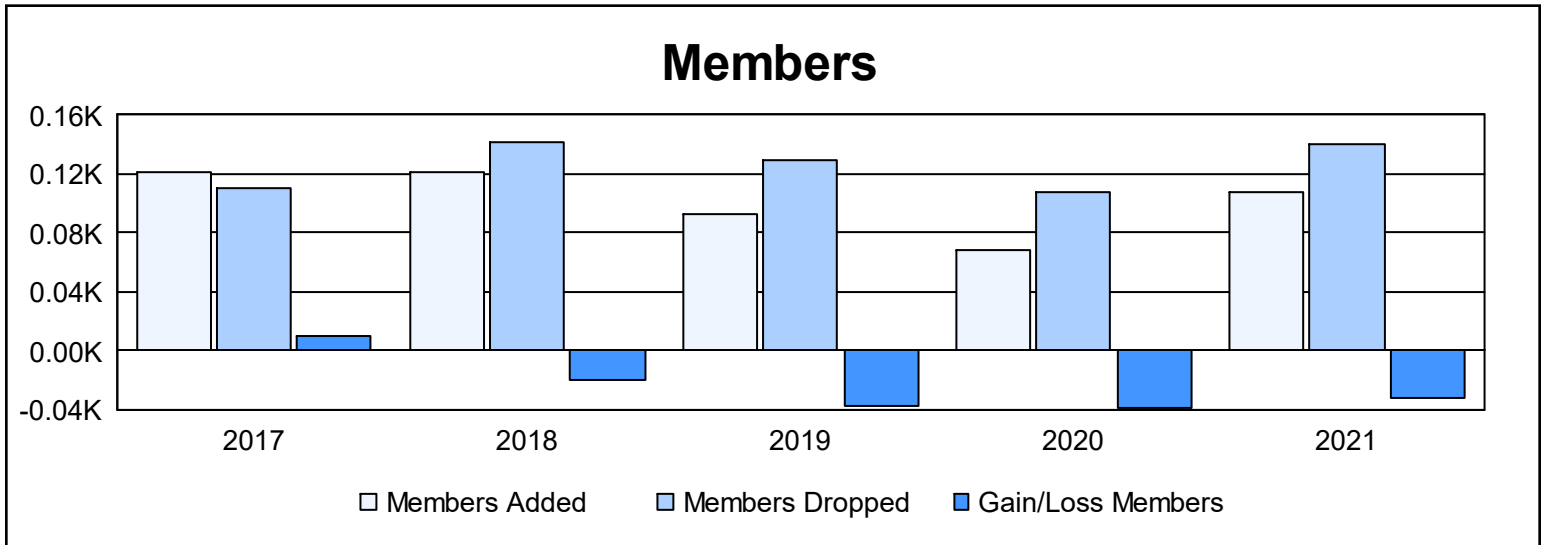

Year	New Clubs	Dropped Clubs	Gain/ Loss Clubs	New Members	Charter Members	Reinstate Members	Transfer Members	Total Member Added	Total Members Dropped	Gain/ Loss Members
2016-2017	0	1	-1	114	0	2	5	121	111	10
2017-2018	1	0	1	89	26	3	3	121	141	-20
2018-2019	0	2	-2	76	7	4	6	93	130	-37
2019-2020	0	0	0	55	2	5	7	69	108	-39
2020-2021	1	2	-1	59	40	5	4	108	140	-32
<b>Average</b>	<b>0</b>	<b>1</b>	<b>-1</b>	<b>79</b>	<b>15</b>	<b>4</b>	<b>5</b>	<b>102</b>	<b>126</b>	<b>-24</b>

### Membership Composition June 2021 Cumulative