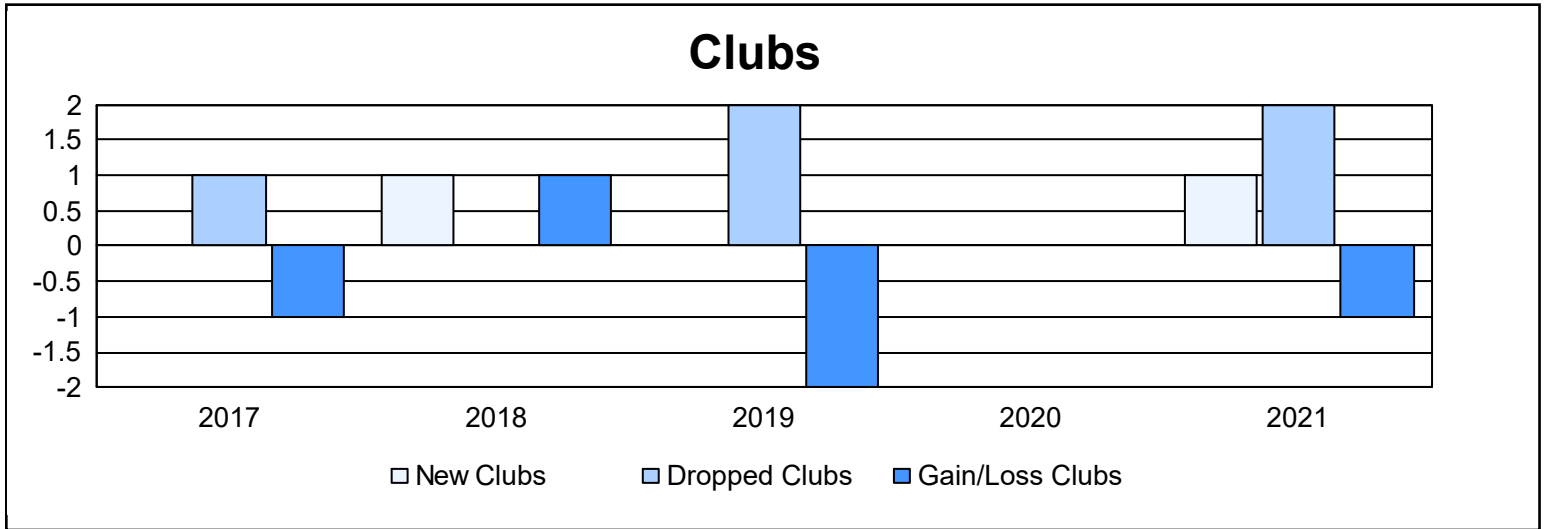

Year	New Clubs	Dropped Clubs	Gain/ Loss Clubs	New Members	Charter Members	Reinstate Members	Transfer Members	Total Member Added	Total Members Dropped	Gain/ Loss Members
2016-2017	0	1	-1	114	0	2	5	121	111	10
2017-2018	1	0	1	89	26	3	3	121	141	-20
2018-2019	0	2	-2	76	7	4	6	93	130	-37
2019-2020	0	0	0	55	2	5	7	69	108	-39
2020-2021	1	2	-1	59	40	5	4	108	140	-32
<b>Average</b>	<b>0</b>	<b>1</b>	<b>-1</b>	<b>79</b>	<b>15</b>	<b>4</b>	<b>5</b>	<b>102</b>	<b>126</b>	<b>-24</b>

### Membership Composition June 2021 Cumulative