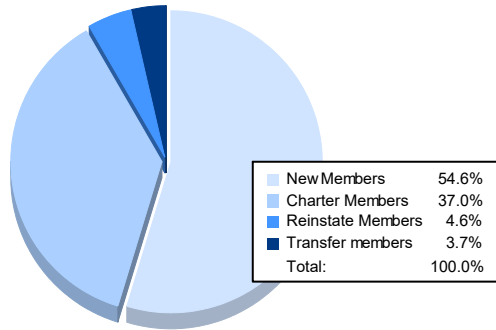

Year	New Clubs	Dropped Clubs	Gain/ Loss Clubs	New Members	Charter Members	Reinstate Members	Transfer Members	Total Member Added	Total Members Dropped	Gain/ Loss Members
2016-2017	0	1	-1	114	0	2	5	121	111	10
2017-2018	1	0	1	89	26	3	3	121	141	-20
2018-2019	0	2	-2	76	7	4	6	93	130	-37
2019-2020	0	0	0	55	2	5	7	69	108	-39
2020-2021	1	2	-1	59	40	5	4	108	140	-32
<b>Average</b>	<b>0</b>	<b>1</b>	<b>-1</b>	<b>79</b>	<b>15</b>	<b>4</b>	<b>5</b>	<b>102</b>	<b>126</b>	<b>-24</b>

### Membership Composition June 2021 Cumulative